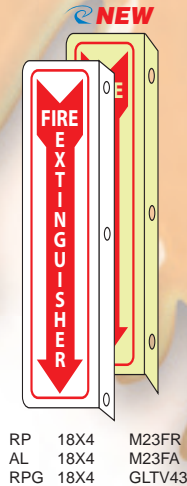

# Fire - Flange/2-View Signs™

## Flange Signs/2-View Signs™

- Signs protrude 90 ° from wall – Visible from both sides
- Made from durable rigid plastic and aluminum
- Part numbers beginning with GL signify Glow in the Dark Signs

Size	1-5	6+
10"x8"	\$11.27	\$9.59
10"x8" Glow	\$24.27	\$20.62
12"x4"	\$6.82	\$5.80
12"x9"	\$16.98	\$14.45
12"x9" Glow	\$30.33	\$25.78
18"x4" RP	\$7.05	\$5.99
18"x4" AL	\$16.15	\$13.73
18"x4" Glow	\$20.98	\$17.82